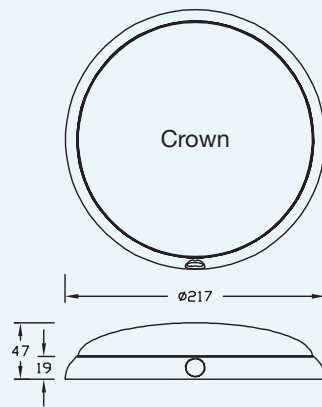

2000 Series

Product	Lamp	Variant	Colour	Bulk		Retail
				12V	24V	12V
Coronet™	1x10W	Opal	White	F2009	F2190	F2109
			Brass	F2010	F2191	F2110
			Chrome	F2042		F2142
			Silver Sand	F2011		F2111
			Satin	F2043		F2143
			White	F2016	F2192	F2116
	1x9W PL	Opal	Brass	F2017		F2117
			Chrome	F2045		F2145
			Silver Sand	F2018		F2118
			Satin	F2046		F2146
			White	F2094		
			Chrome	F2090		F2498
LED28 Array	Opal	Silver Sand	F2093		F2491	
		Satin	F2091		F2490	
		White	F2003		F2103	
		Brass	F2004		F2104	
Ellipse	1x8W T5	Opal	Chrome	F2048		F2148
			Silver Sand	F2028		F2128
			Satin	F2049		F2149
			White	F2007	F2216	F2107
			Brass	F2008	F2217	F2108
			Chrome	F2054		F2154
	2x8W T5	Opal	Silver Sand	F2030		F2130
			Satin	F2055		F2155
			White	F2060	F2228	F2160
			Brass	F2061	F2229	F2161
			Chrome	F2062		F2162
			Silver Sand	F2063		F2163
	11W PL	Opal	Satin	F2064	F2232	F2164
			Satin	F2572		
			White	F2021	F2240	F2121
			Brass	F2020	F2241	F2120
			Chrome	F2026		F2126
			Silver Sand	F2022		F2122
Crown	9W PL	Opal	Satin	F2027		F2127
			Chrome	F2080		
			Silver Sand	F2082		
			Satin	F2081		
			White	F2013	F2242	F2113
			Brass	F2014	F2243	F2114
	20W Halogen	Opal	Chrome	F2073		F2173
			Silver Sand	F2015		F2115
			Satin	F2074		F2174
			White	F2041		
			Chrome	F2095		
			Silver Sand	F2088		F2511
16W 2D	Opal	Silver Sand	F2092		F2493	
		Satin	F2089		F2492	
		White	F2094			
		Chrome	F2090		F2498	

- Design élégant
- Gamme coordonnée d'éclairages halogènes, LED & fluorescents
- Basées sur la technologie Lumo, qui a fait ses preuves
- Disponibles dans une large gamme de sources d'éclairage à économie d'énergie
- Complètent l'intérieur de tout véhicule de loisirs
- Elegantes Design
- Koordiniertes Sortiment von Halogen-, LED und Leuchtstofflampen
- Entwickelt auf der Grundlage bewährter Lumo-Technologie
- Erhältlich mit einer großen Auswahl energiesparender Leuchtmittel
- Fügt sich harmonisch in die Innenausstattung jedes Freizeitfahrzeugs ein
- Design elegante
- Gamma di illuminazione alogena, LED e fluorescente coordinata
- Basata su tecnologia sperimentata Lumo
- Disponibile con un'ampia gamma di sorgenti luminose a basso consumo
- Complemento da interni per qualsiasi veicolo da diporto

	Coronet	Crown	Ellipse
	LED28	LED28	LED42
Running Voltage	9-15V		
Lamp Watts	4W		2.5W
Operating Frequency	n/a		
Nominal Consumption	460mA		235mA
Reverse Polarity Protection	Fully reverse polarity protected		
Lamp Colour	Pure White		
Lamp Output	290lm		190lm
Construction	Diffuser	HIPS	
	Chassis		
Approvals	CE		

	Coronet				Ellipse					Crown					
	10W JC		9W PL		1x8W T5	2x8W T5		11W PL		20W JC		9W PL		16W 2D	
	12V	24V	12V	24V	12V	12V	24V	12V	24V	12V	24V	12V	24V	12V	
Running Voltage	9-14.5V	18-29V	9-14.5V	18-29V	9-14.5V	9-14.5V	18-29V	9-14.5V	18-29V	9-14.5V	18-29V	9-14.5V	18-29V	18-29V	
Lamp Watts	10W		9W		8W	2 x 8W		11W		20W		9W		16W	
Operating Frequency	n/a		34kHz	54kHz	60kHz	30kHz	20kHz	40kHz		n/a		34kHz	20kHz		
Nominal Consumption	850mA	425mA	700mA	350mA	550mA	760mA	380mA	820mA	410mA	1700mA	850mA	700mA	350mA	1100mA	
Reverse Polarity Protection	Fully reverse polarity protected														
Lamp Type & Colour	Halogen 10W G4 JC		Cool White Compact Fluorescent 9W PL 4pin 2G7		White Fluorescent 8W T5 G5		Cool White Compact Fluorescent 11W PL 4pin 2G7		Halogen 20W G4 JC	Cool White Compact Fluorescent 9W PL 4pin 2G7		White Compact Fluorescent 16W 2D 4-pin GR10q			
Lamp Output	120lm		450lm		380lm	760lm		800lm		320lm	450lm		1050lm		
Construction	PC		HIPS										PC	HIPS	
Chassis															
Approvals	CE														

www.lumo.eu.com

Lumo Lighting
Zodion House · Station Road · Sowerby Bridge
West Yorkshire · HX6 3AF · United Kingdom

Tel: +44 (0) 1422 317 333
Fax: +44 (0) 1422 836 717