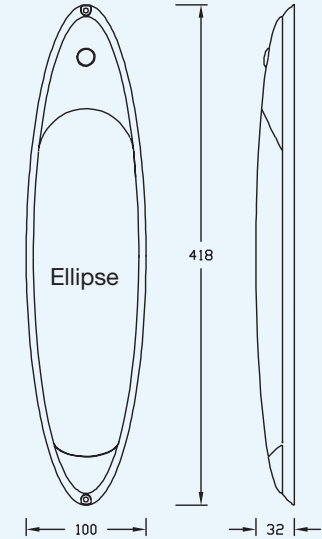

2000 Series

Product	Lamp	Variant	Colour	Bulk		Retail
				12V	24V	12V
Coronet™	1x10W	Opal	White	F2009	F2190	F2109
			Brass	F2010	F2191	F2110
			Chrome	F2042		F2142
			Silver Sand	F2011		F2111
			Satin	F2043		F2143
			White	F2016	F2192	F2116
	1x9W PL	Opal	Brass	F2017		F2117
			Chrome	F2045		F2145
			Silver Sand	F2018		F2118
			Satin	F2046		F2146
			White	F2094		
			Chrome	F2090		F2498
LED28 Array	Opal	Silver Sand	F2093		F2491	
		Satin	F2091		F2490	
		White	F2003		F2103	
		Brass	F2004		F2104	
Ellipse	1x8W T5	Opal	Chrome	F2048		F2148
			Silver Sand	F2028		F2128
			Satin	F2049		F2149
			White	F2007	F2216	F2107
			Brass	F2008	F2217	F2108
			Chrome	F2054		F2154
	2x8W T5	Opal	Silver Sand	F2030		F2130
			Satin	F2055		F2155
			White	F2060	F2228	F2160
			Brass	F2061	F2229	F2161
			Chrome	F2062		F2162
			Silver Sand	F2063		F2163
	11W PL	Opal	Satin	F2064	F2232	F2164
			Satin	F2572		
			White	F2021	F2240	F2121
			Brass	F2020	F2241	F2120
			Chrome	F2026		F2126
			Silver Sand	F2022		F2122
Crown	9W PL	Opal	Satin	F2027		F2127
			Chrome	F2080		
			Silver Sand	F2082		
			Satin	F2081		
			White	F2013	F2242	F2113
			Brass	F2014	F2243	F2114
	20W Halogen	Opal	Chrome	F2073		F2173
			Silver Sand	F2015		F2115
			Satin	F2074		F2174
			White	F2041		
			Chrome	F2095		
			Silver Sand	F2088		F2511
16W 2D	Opal	Silver Sand	F2092		F2493	
		Satin	F2089		F2492	
		White	F2094			
		Chrome	F2090		F2498	

- Design élégant
- Gamme coordonnée d'éclairages halogènes, LED & fluorescents
- Basées sur la technologie Lumo, qui a fait ses preuves
- Disponibles dans une large gamme de sources d'éclairage à économie d'énergie
- Complètent l'intérieur de tout véhicule de loisirs
- Elegantes Design
- Koordiniertes Sortiment von Halogen-, LED und Leuchtstofflampen
- Entwickelt auf der Grundlage bewährter Lumo-Technologie
- Erhältlich mit einer großen Auswahl energiesparender Leuchtmittel
- Fügt sich harmonisch in die Innenausstattung jedes Freizeitfahrzeugs ein
- Design elegante
- Gamma di illuminazione alogena, LED e fluorescente coordinata
- Basata su tecnologia sperimentata Lumo
- Disponibile con un'ampia gamma di sorgenti luminose a basso consumo
- Complemento da interni per qualsiasi veicolo da diporto

	Coronet	Crown	Ellipse
	LED28	LED28	LED42
Running Voltage	9-15V		
Lamp Watts	4W		2.5W
Operating Frequency	n/a		
Nominal Consumption	460mA		235mA
Reverse Polarity Protection	Fully reverse polarity protected		
Lamp Colour	Pure White		
Lamp Output	290lm		190lm
Construction	Diffuser	HIPS	
	Chassis		
Approvals	CE		

	Coronet				Ellipse					Crown					
	10W JC		9W PL		1x8W T5	2x8W T5		11W PL		20W JC		9W PL		16W 2D	
	12V	24V	12V	24V	12V	12V	24V	12V	24V	12V	24V	12V	24V	12V	
Running Voltage	9-14.5V	18-29V	9-14.5V	18-29V	9-14.5V	9-14.5V	18-29V	9-14.5V	18-29V	9-14.5V	18-29V	9-14.5V	18-29V	18-29V	
Lamp Watts	10W		9W		8W	2 x 8W		11W		20W		9W		16W	
Operating Frequency	n/a		34kHz	54kHz	60kHz	30kHz	20kHz	40kHz		n/a		34kHz	20kHz		
Nominal Consumption	850mA	425mA	700mA	350mA	550mA	760mA	380mA	820mA	410mA	1700mA	850mA	700mA	350mA	1100mA	
Reverse Polarity Protection	Fully reverse polarity protected														
Lamp Type & Colour	Halogen 10W G4 JC		Cool White Compact Fluorescent 9W PL 4pin 2G7		White Fluorescent 8W T5 G5		Cool White Compact Fluorescent 11W PL 4pin 2G7		Halogen 20W G4 JC	Cool White Compact Fluorescent 9W PL 4pin 2G7		White Compact Fluorescent 16W 2D 4-pin GR10q			
Lamp Output	120lm		450lm		380lm	760lm		800lm		320lm	450lm		1050lm		
Construction	PC		HIPS										PC	HIPS	
Chassis															
Approvals	CE														

www.lumo.eu.com

Lumo Lighting
Zodion House · Station Road · Sowerby Bridge
West Yorkshire · HX6 3AF · United Kingdom

Tel: +44 (0) 1422 317 333
Fax: +44 (0) 1422 836 717