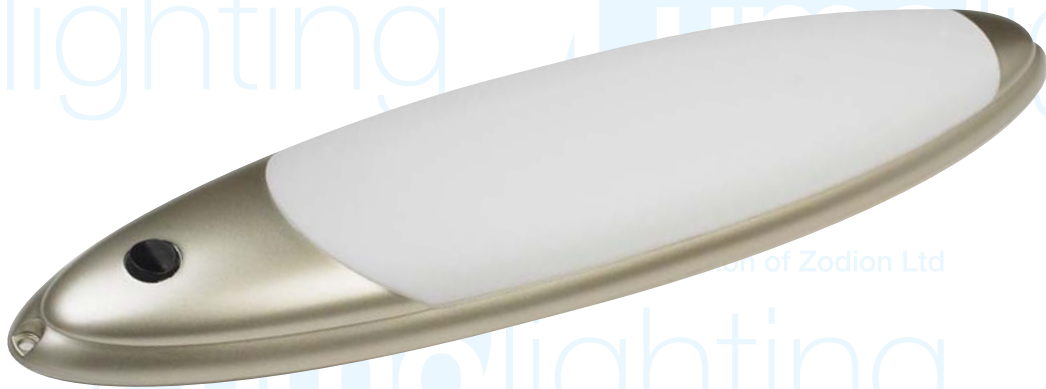

# 2000 Series

- Stylish design
- Co-ordinated range of halogen, LED & fluorescent lighting
- Based on proven Lumo technology
- Available with a large range of low energy light sources
- Complements any leisure vehicle interior

# 2000 Series

Product	Lamp	Variant	Colour	Bulk		Retail
				12V	24V	12V
Coronet™	1x10W	Opal	White	F2009	F2190	F2109
			Brass	F2010	F2191	F2110
			Chrome	F2042		F2142
			Silver Sand	F2011		F2111
			Satin	F2043		F2143
			White	F2016	F2192	F2116
	1x9W PL	Opal	Brass	F2017		F2117
			Chrome	F2045		F2145
			Silver Sand	F2018		F2118
			Satin	F2046		F2146
			White	F2094		
			Chrome	F2090		F2498
LED28 Array	Opal	Silver Sand	F2093		F2491	
		Satin	F2091		F2490	
		White	F2003		F2103	
		Brass	F2004		F2104	
Ellipse	1x8W T5	Opal	Chrome	F2048		F2148
			Silver Sand	F2028		F2128
			Satin	F2049		F2149
			White	F2007	F2216	F2107
			Brass	F2008	F2217	F2108
			Chrome	F2054		F2154
	2x8W T5	Opal	Silver Sand	F2030		F2130
			Satin	F2055		F2155
			White	F2060	F2228	F2160
			Brass	F2061	F2229	F2161
			Chrome	F2062		F2162
			Silver Sand	F2063		F2163
	11W PL	Opal	Satin	F2064	F2232	F2164
			Satin	F2572		
			White	F2021	F2240	F2121
			Brass	F2020	F2241	F2120
			Chrome	F2026		F2126
			Silver Sand	F2022		F2122
Crown	9W PL	Opal	Satin	F2027		F2127
			Chrome	F2080		
			Silver Sand	F2082		
			Satin	F2081		
			White	F2013	F2242	F2113
			Brass	F2014	F2243	F2114
	20W Halogen	Opal	Chrome	F2073		F2173
			Silver Sand	F2015		F2115
			Satin	F2074		F2174
			White	F2041		
			Chrome	F2095		
			Silver Sand	F2088		F2511
16W 2D	Opal	Silver Sand	F2092		F2493	
		Satin	F2089		F2492	
		White	F2094			
		Chrome	F2090		F2498	

	Coronet	Crown	Ellipse
	LED28	LED28	LED42
Running Voltage	9-15V		
Lamp Watts	4W		2.5W
Operating Frequency	n/a		
Nominal Consumption	460mA		235mA
Reverse Polarity Protection	Fully reverse polarity protected		
Lamp Colour	Pure White		
Lamp Output	290lm		190lm
Construction	Diffuser	HIPS	
	Chassis		
Approvals	CE		