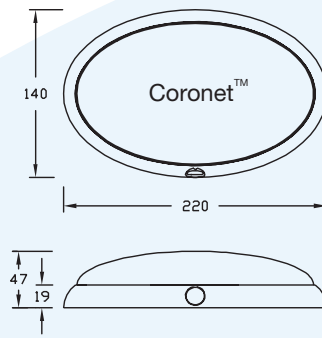

2000 Series

Product	Lamp	Variant	Colour	Bulk		Retail
				12V	24V	12V
Coronet™	1x10W	Opal	White	F2009	F2190	F2109
			Brass	F2010	F2191	F2110
			Chrome	F2042		F2142
			Silver Sand	F2011		F2111
			Satin	F2043		F2143
			White	F2016	F2192	F2116
	1x9W PL	Opal	Brass	F2017		F2117
			Chrome	F2045		F2145
			Silver Sand	F2018		F2118
			Satin	F2046		F2146
			White	F2094		
			Chrome	F2090		F2498
LED28 Array	Opal	Silver Sand	F2093		F2491	
		Satin	F2091		F2490	
		White	F2003		F2103	
		Brass	F2004		F2104	
Ellipse	1x8W T5	Opal	Chrome	F2048		F2148
			Silver Sand	F2028		F2128
			Satin	F2049		F2149
			White	F2007	F2216	F2107
			Brass	F2008	F2217	F2108
			Chrome	F2054		F2154
	2x8W T5	Opal	Silver Sand	F2030		F2130
			Satin	F2055		F2155
			White	F2060	F2228	F2160
			Brass	F2061	F2229	F2161
			Chrome	F2062		F2162
			Silver Sand	F2063		F2163
	11W PL	Opal	Satin	F2064	F2232	F2164
			Satin	F2572		
			White	F2021	F2240	F2121
			Brass	F2020	F2241	F2120
			Chrome	F2026		F2126
			Silver Sand	F2022		F2122
Crown	9W PL	Opal	Satin	F2027		F2127
			Chrome	F2080		
			Silver Sand	F2082		
			Satin	F2081		
			White	F2013	F2242	F2113
			Brass	F2014	F2243	F2114
	20W Halogen	Opal	Chrome	F2073		F2173
			Silver Sand	F2015		F2115
			Satin	F2074		F2174
			White	F2041		
			Chrome	F2095		
			Silver Sand	F2088		F2511
16W 2D	Opal	Silver Sand	F2092		F2493	
		Satin	F2089		F2492	
		White	F2094			
		Chrome	F2090		F2498	

- Design élégant
- Gamme coordonnée d'éclairages halogènes, LED & fluorescents
- Basées sur la technologie Lumo, qui a fait ses preuves
- Disponibles dans une large gamme de sources d'éclairage à économie d'énergie
- Complètent l'intérieur de tout véhicule de loisirs
- Elegantes Design
- Koordiniertes Sortiment von Halogen-, LED und Leuchtstofflampen
- Entwickelt auf der Grundlage bewährter Lumo-Technologie
- Erhältlich mit einer großen Auswahl energiesparender Leuchtmittel
- Fügt sich harmonisch in die Innenausstattung jedes Freizeitfahrzeugs ein
- Design elegante
- Gamma di illuminazione alogena, LED e fluorescente coordinata
- Basata su tecnologia sperimentata Lumo
- Disponibile con un'ampia gamma di sorgenti luminose a basso consumo
- Complemento da interni per qualsiasi veicolo da diporto

	Coronet	Crown	Ellipse
	LED28	LED28	LED42
Running Voltage	9-15V		
Lamp Watts	4W		2.5W
Operating Frequency	n/a		
Nominal Consumption	460mA		235mA
Reverse Polarity Protection	Fully reverse polarity protected		
Lamp Colour	Pure White		
Lamp Output	290lm		190lm
Construction	Diffuser	HIPS	
	Chassis		
Approvals	CE		

	Coronet				Ellipse					Crown					
	10W JC		9W PL		1x8W T5	2x8W T5		11W PL		20W JC		9W PL		16W 2D	
	12V	24V	12V	24V	12V	12V	24V	12V	24V	12V	24V	12V	24V	12V	
Running Voltage	9-14.5V	18-29V	9-14.5V	18-29V	9-14.5V	9-14.5V	18-29V	9-14.5V	18-29V	9-14.5V	18-29V	9-14.5V	18-29V	18-29V	
Lamp Watts	10W		9W		8W	2 x 8W		11W		20W		9W		16W	
Operating Frequency	n/a		34kHz	54kHz	60kHz	30kHz	20kHz	40kHz		n/a		34kHz	20kHz		
Nominal Consumption	850mA	425mA	700mA	350mA	550mA	760mA	380mA	820mA	410mA	1700mA	850mA	700mA	350mA	1100mA	
Reverse Polarity Protection	Fully reverse polarity protected														
Lamp Type & Colour	Halogen 10W G4 JC		Cool White Compact Fluorescent 9W PL 4pin 2G7		White Fluorescent 8W T5 G5		Cool White Compact Fluorescent 11W PL 4pin 2G7		Halogen 20W G4 JC	Cool White Compact Fluorescent 9W PL 4pin 2G7		White Compact Fluorescent 16W 2D 4-pin GR10q			
Lamp Output	120lm		450lm		380lm	760lm		800lm		320lm	450lm		1050lm		
Construction	PC		HIPS										PC	HIPS	
Chassis															
Approvals	CE														

www.lumo.eu.com

Lumo Lighting
Zodion House · Station Road · Sowerby Bridge
West Yorkshire · HX6 3AF · United Kingdom

Tel: +44 (0) 1422 317 333
Fax: +44 (0) 1422 836 717