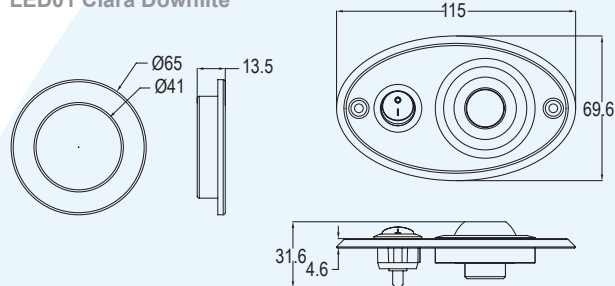

LED01 Ciara Downlite