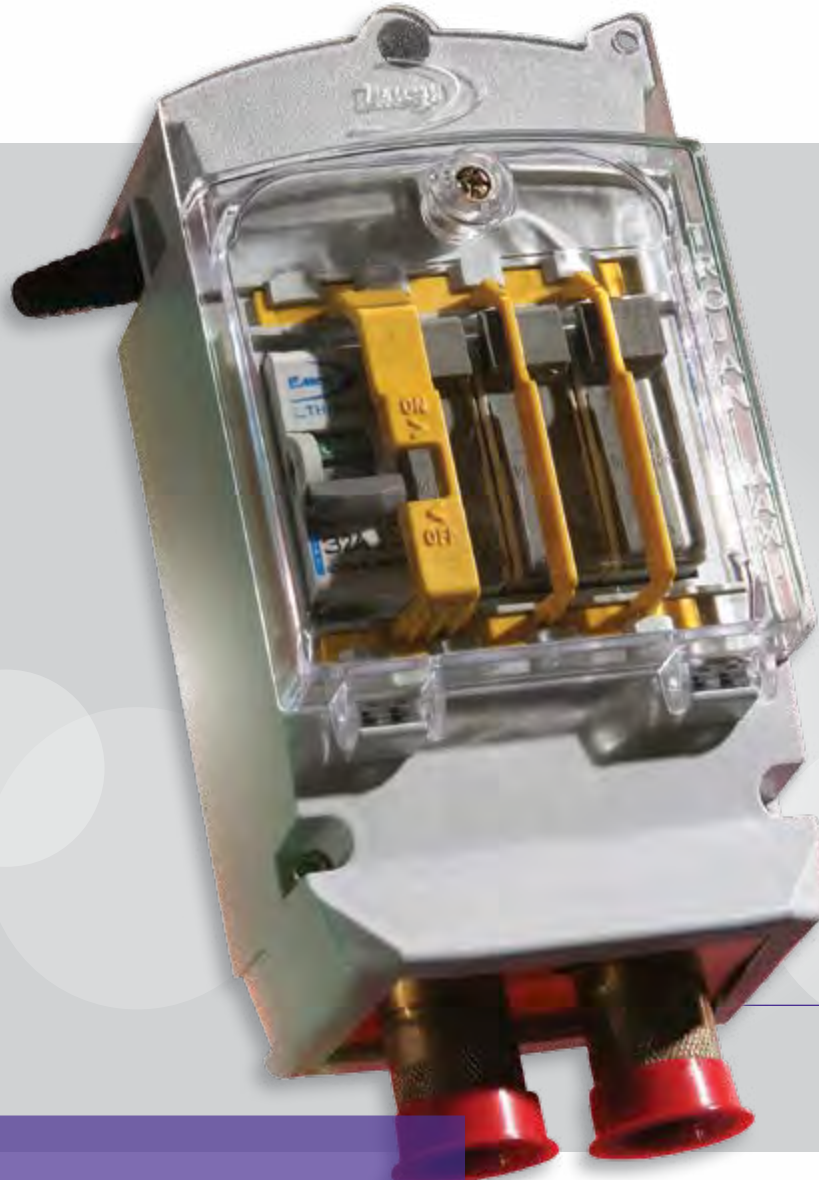

trojan maxi

4 way modular system

The Maxi is the largest enclosure in the Trojan portfolio. Just like the Mini and Midi variants, the Maxi carries the same high specification equipment but with the increased versatility that 4 modules gives.

Trojan Maxi (TW03) 3 head column 32A isolator, 3 x BS88 fuse carriers, internal earth & neutral block, small 2-way extension trough and brass plate with:					
	Fuseways	Cable Entry		Description	Order Code
	3		2 x 20mm grommets	TW03-EB2N1-EF-G12	THM0022441
	3		2 x 20mm tubes	TW03-EB2N1-EF-G25	THM0021968
Trojan Maxi (TW03) 3 head column 32A isolator, 3 x BS88 fuse carriers, internal earth & neutral block, large 2-way extension trough with 2TT LNE terminal blocks and brass plate with:					
	3		2 x 20mm grommets	TW03-EB2N1-ED-2T3-G12	THM0004519
	3		2 x 25mm grommets	TW03-EB2N1-ED-2T3-G13	THM0039401
	3		2 x 20mm tubes	TW03-EB2N1-ED-2T3-G25	THM0018576
	3		2 x 25mm tubes	TW03-EB2N1-ED-2T3-G26	THM0039441
Trojan Maxi (TW03) 2 head column with 1 spur, 32A isolator, 3 x BS88 fuse carriers, internal earth & neutral block, large 3-way extension trough with 2TT LNE terminal blocks and brass plate with:					
	3		2 x 25mm grommet and 1 x 20mm grommet	TW03-EB2N1-EC-T3-G52	THM0023257
	3		3 x 25mm grommets	TW03-N1-ED-EE-2T5-G53	THM0015126
	3		3 x 25mm tubes	TW03-EB2N1-ED-EE-2T5-G61	THM0011857
	3		3 x 20mm tubes	TW03-EB2N1-ED-EE-2T5-G67	THM0000364
	3		3 x 20mm grommets	TW03-EB2N1-ED-EE-2T5-G68	THM0018647
	3		3 x BW20 brass glands	TW03-EB2N1-ED-EE-2T5-G65	THM0033353

trojan maxi/festive troughs

Red Extension Trough ED, 2 entry

Can be equipped with terminal blocks
See Selection chart (p106) for details.
Length 104mm, Width 78mm,
Depth 65mm.

Extension Trough EA, 3 entry

Can be equipped with terminals
See Selection chart (p106) for details.
Length 90mm, Width 90mm,
Depth 93mm

EA Trough base

Shown fitted with 25mm² capacity
insulated terminal blocks.
See Selection chart (p106) for full
range of options.