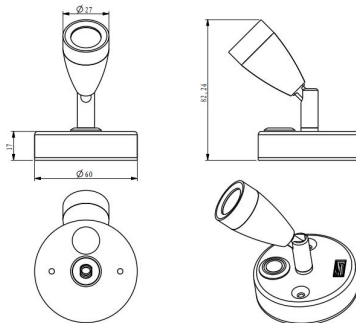

Lumo **F2900**

This luminaire contains built-in LED lamps.

The lamps cannot be changed in the luminaire

874/2012

Lumo Lighting

Zodion House, Station Road,
Sowerby Bridge, West Yorkshire
HX6 3AF, United Kingdom

Dimensions	
Length (mm)	60mm
Width (mm)	27mm
Height (mm)	82.2mm
Weight (g)	153g

Lumolighting

Lighting on the move